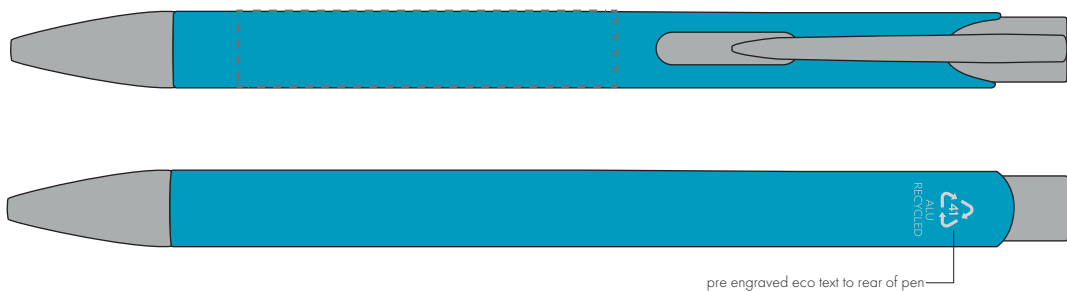

Your Ref:  
Our Ref:Quantity:  
Version: 1Product Code: TPC982001  
Product Colour: CYAN**PRINTING CONCERNS:**

We stock this item in the following colours

**PANTONE REFERENCE(S)**

● Engrave

ARTWORK SCALE 100%

ARTWORK SCALE 100%  
Flat Engrave Area:  
50mm x 10mmProduct Image for visualisation  
- colours may vary**The dashed line is to demonstrate print area and will not appear on your printed item****PLEASE NOTE:**